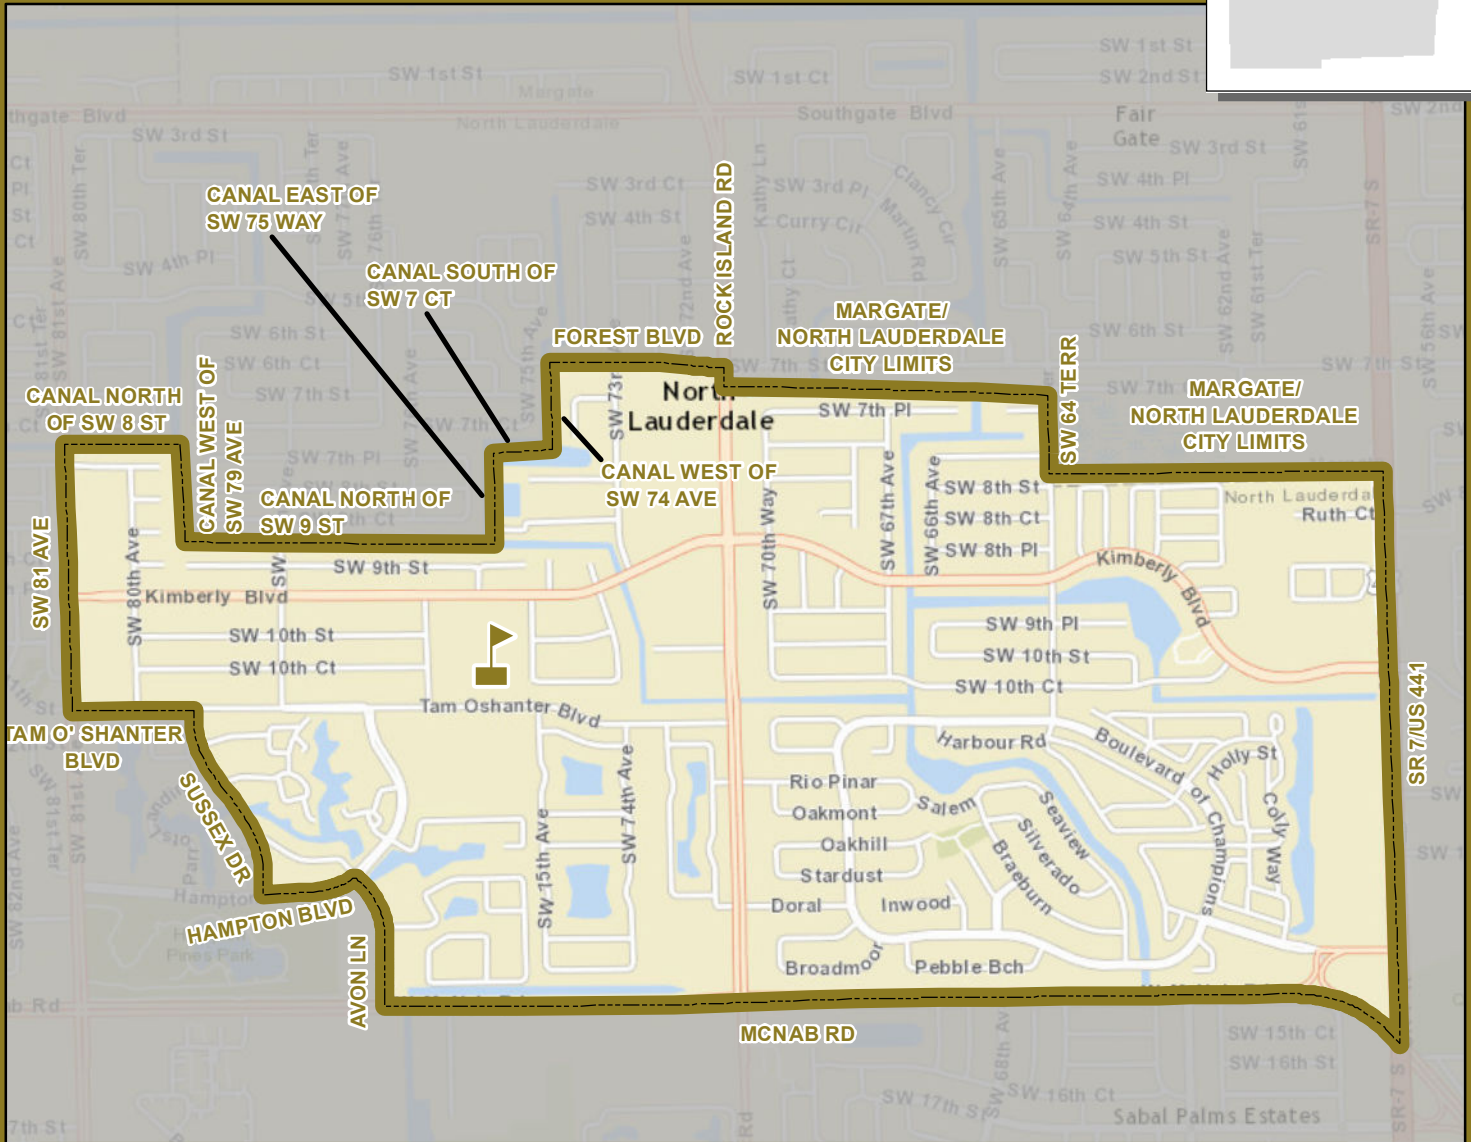

NORTH LAUDERDALE PK-8

7500 KIMBERLY BOULEVARD
 NORTH LAUDERDALE, FLORIDA 33068
 754-322-7400

Kindergarten through fifth grade students living within the boundary of North Lauderdale PreK-8 automatically attend this school. Current fifth grade students attending and living within the boundary of North Lauderdale PreK-8 School will have the option to attend sixth grade at North Lauderdale PreK-8 School. Current sixth grade students attending North Lauderdale PreK-8 School will have the option to attend seventh grade at North Lauderdale PreK-8 School. Current seventh grade students attending North Lauderdale PreK-8 School will have the option to attend eighth grade at North Lauderdale PreK-8 School.

Service Layer Credits: Sources: Esri, HERE, DeLorme, USGS, Intermap, increment P Corp., NRCAN, Esri Japan, METI, Esri China (Hong Kong), Esri (Thailand), TomTom, MapmyIndia, © OpenStreetMap contributors, and the GIS User Community

THIS MAP IS FOR CONCEPTUAL PURPOSES ONLY AND SHOULD NOT BE USED FOR LEGAL BOUNDARY DETERMINATIONS

NORTH LAUDERDALE